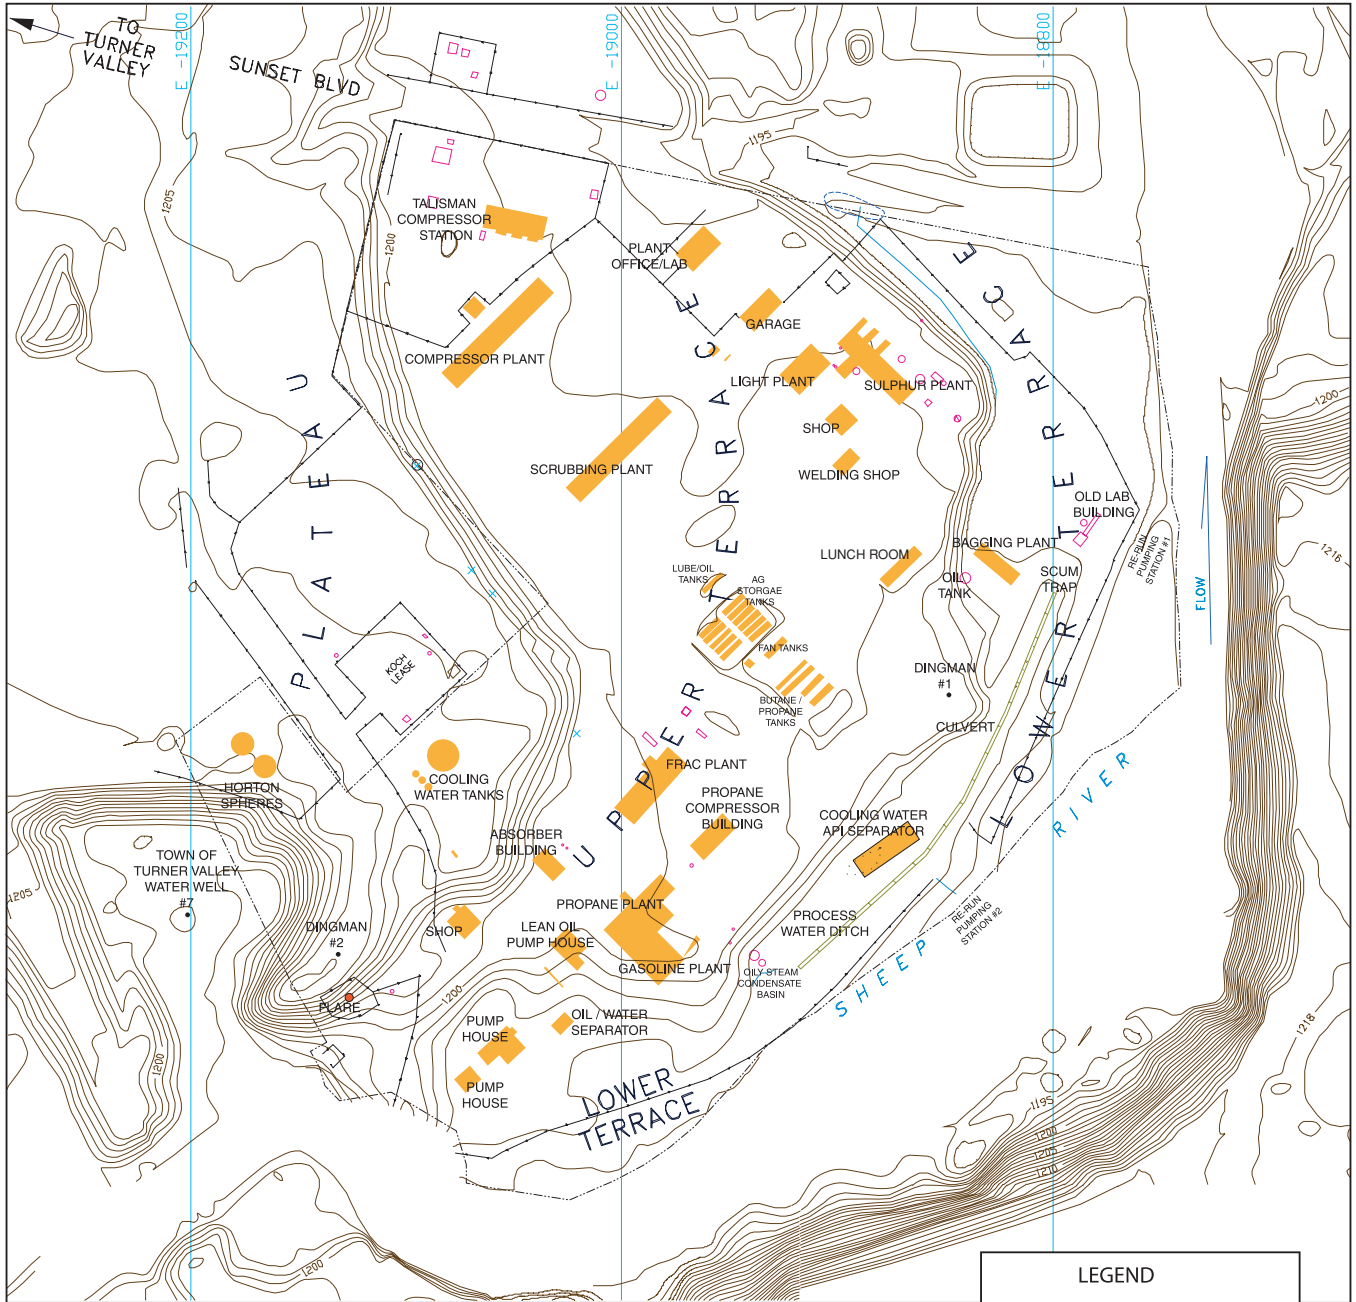

# TURNER VALLEY GAS PLANT

NATIONAL & PROVINCIAL  
HISTORIC SITE

# Site Plan

**LEGEND**

- Property Boundary
- Fence
- 1200— Contour Interval: 1m